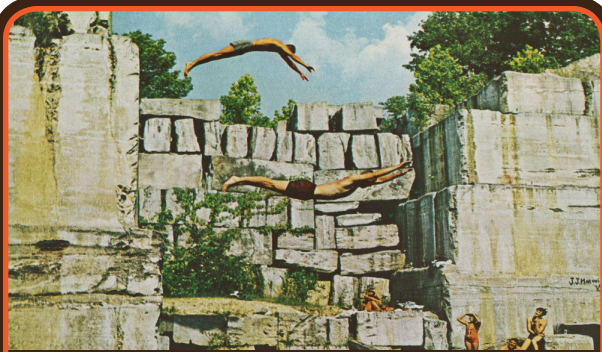

VINTAGE VAULT COLLECTION

★ DECADE 1960s || LIMITED EDITION ★

FEATURING ART AND DESIGNS FROM THE UNIQUE DECADES OF IU'S RICH HISTORY.

Hoosiers make use of the world-renowned Bloomington limestone quarries for more leisurely endeavors.

FIGHTIN' HOOSIERS

The IU Bison's "Fightin' Hoosiers" take the field, for the glory of Old IU!

1959-1965
Ox the bulldog, IU football's mascot.

A bird's eye view from 1966 featuring several of IU's new campus buildings.