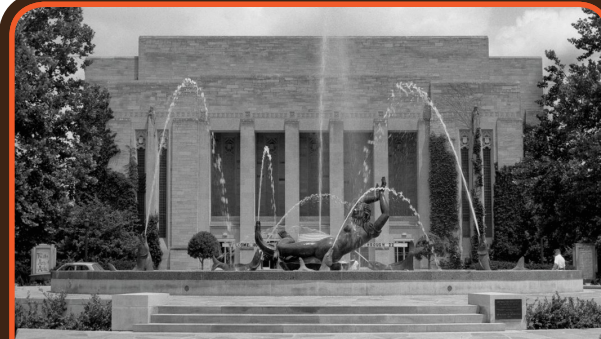

FIGHTIN' HOOSIERS

The IU Bison's "Fightin' Hoosiers" take the field, for the glory of Old IU!

1959-1965
Ox the bulldog, IU football's mascot.

A bird's eye view from 1966 featuring several of IU's new campus buildings.

1961
The heraldry of IU is commemorated with the University Coat of Arms.

Showalter Fountain graces the newly created IU Fine Arts Square in the 1961.

HURRYIN' HOOSIERS

Branch McCracken's "Hurryin' Hoosiers" lace up their "Chucks" and burn up the hardwood.